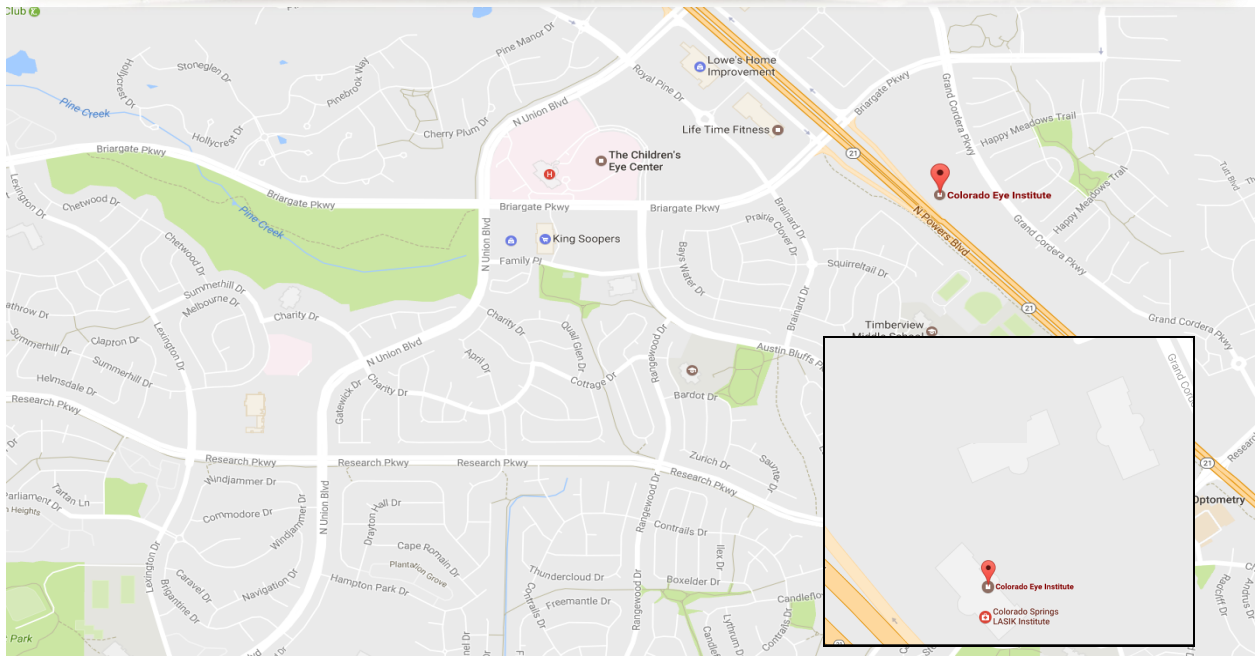

Colorado Eye Institute

Where We Are Located

9320 Grand Cordera Pkwy STE 255
Colorado Springs, Colorado 80924
t: 719.258.1240
www.eyescolorado.com